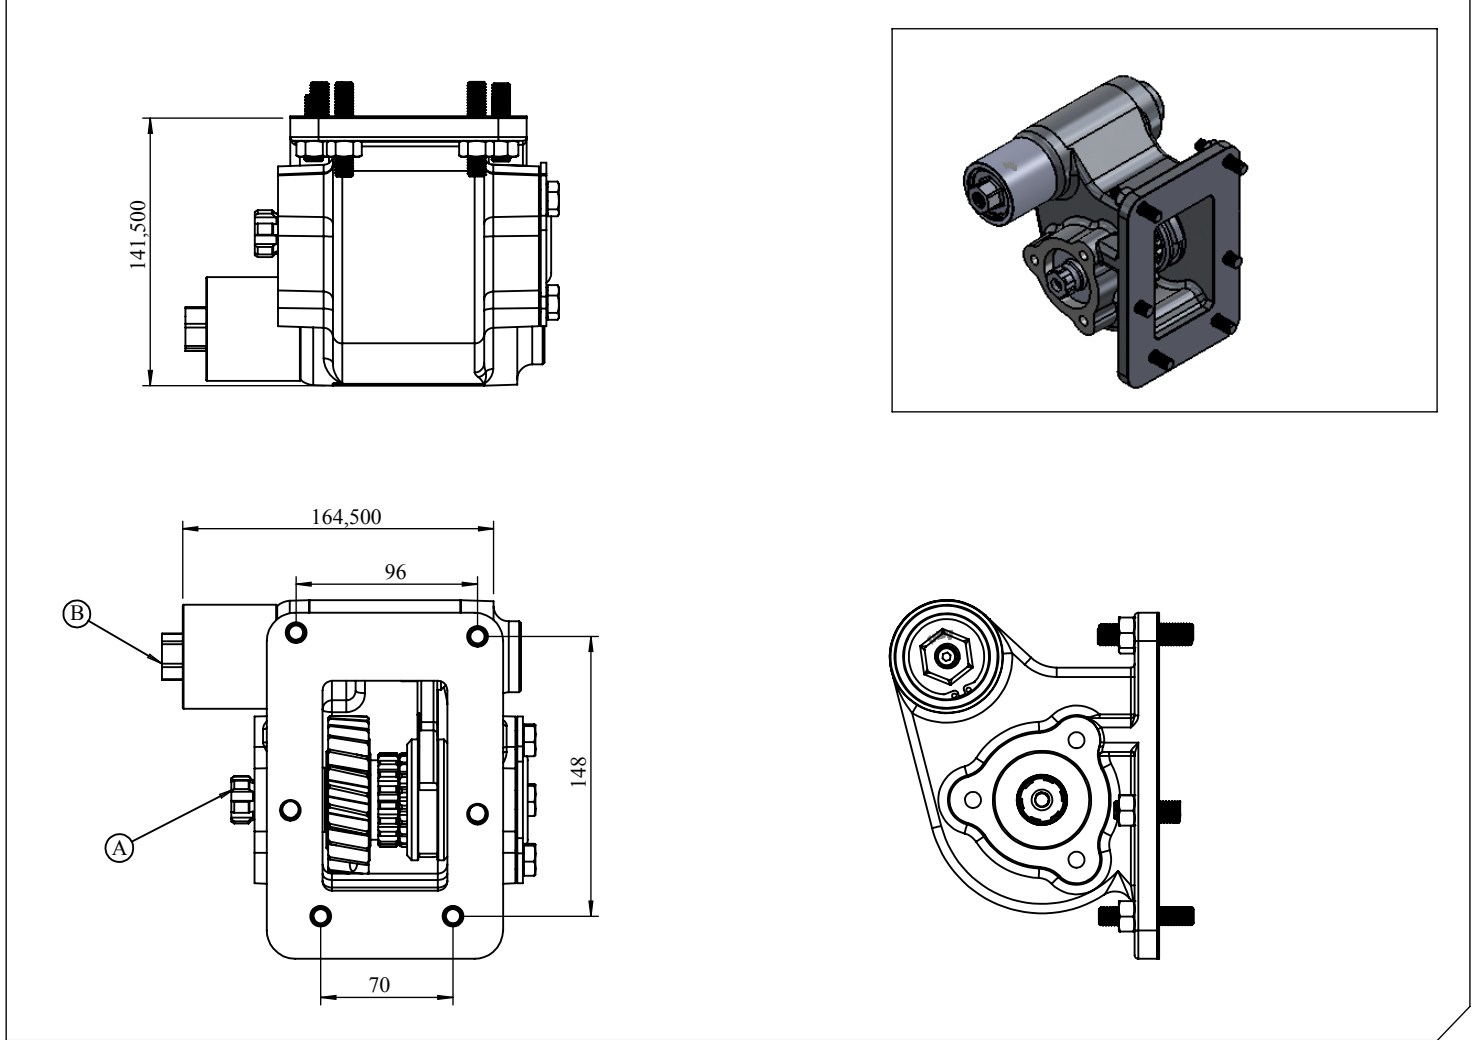

Vehicle Type	HD 75 / HD 78 HYUNDAI
Gearbox Type	5S 6853

Product Code	HYD.01.6853V.CT.KF
Revision No-Date	01/20-07-2017

Products Views

Component Details

- Ⓐ : PTO Çıkışı (Standart DIN 5463 6X21X25 UNI 3 Delikli)
Pistonlu pompaya akuple (4 delikli ISO bağlantı)
Kaplınli (flaşlı bağlantı)
- Ⓑ : Vakum Girişi R1/4"

- Ⓐ : PTO Output (Standard DIN 5463 6X21X25 UNI 3 Bolt)
Direct mounting ISO 4 bolt mtg. adapter
Drive flange
- Ⓑ : Vacuum Inlet R 1/4"

Technical Details

Outputs	Power	Torque		Internal Ratio	Mounting Side	Control Type
	@1000 rpm	Nm (@1000rpm)	Kgm		Weight	
A	13 kW	135	13.7	1/1	LEFT SIDE	VACUUM
					6 kg	